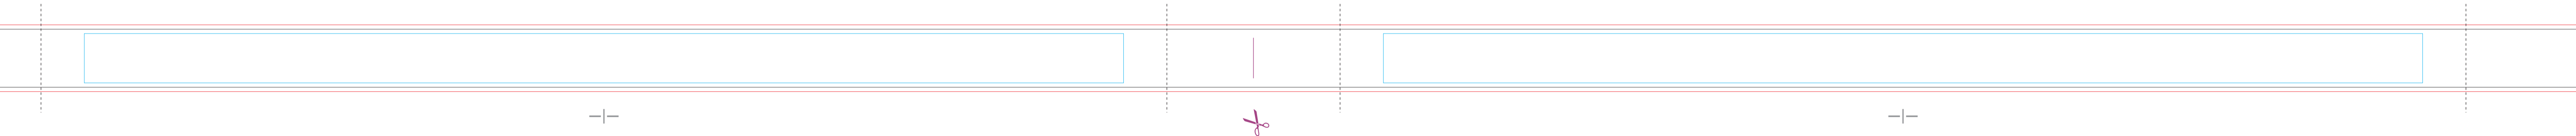

Lanyard 20 mm with metal hook + safety buckle

## Front side

**Background**  
product size + bleeds

**Safe area**  
for logo and texts

**Edge of product**  
—

**Seam**  
-----

Back side option 1 - **irregular version**

Repeating sequence. **Any length**

Repeating sequence

Repeating sequence

Back side option 2 - **regular version**

Back side option 3 - one color version