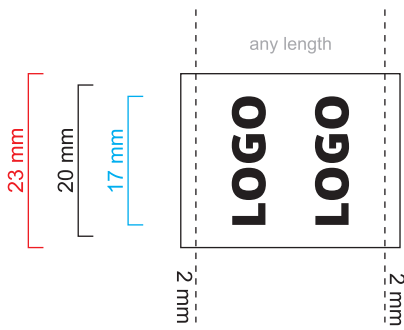

Tag for shopping bag

Background
product size + bleeds

Safe area
for logo and texts

Edge of product
—

Seam
.....

Sample size 15 mm

Sample size 20 mm

Sample size 25 mm

Sample size 30 mm