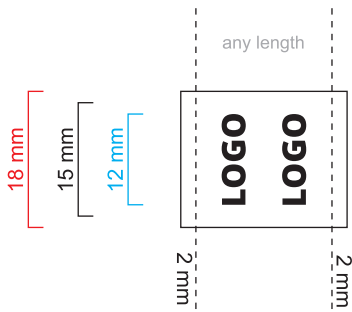

Tag for shopping bag

Background
product size + bleeds

Safe area
for logo and texts

Edge of product
—

Seam
.....

Sample size 15 mm

Sample size 20 mm

Sample size 25 mm

Sample size 30 mm