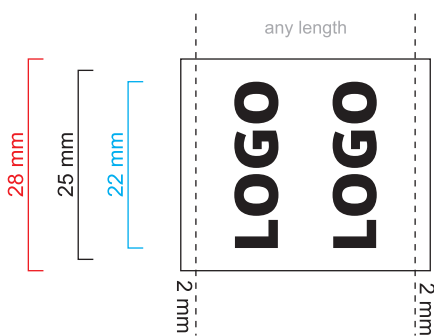

Tag for shopping bag

Background
product size + bleeds

Safe area
for logo and texts

Edge of product
—

Seam
.....

Sample size 15 mm

Sample size 20 mm

Sample size 25 mm

Sample size 30 mm