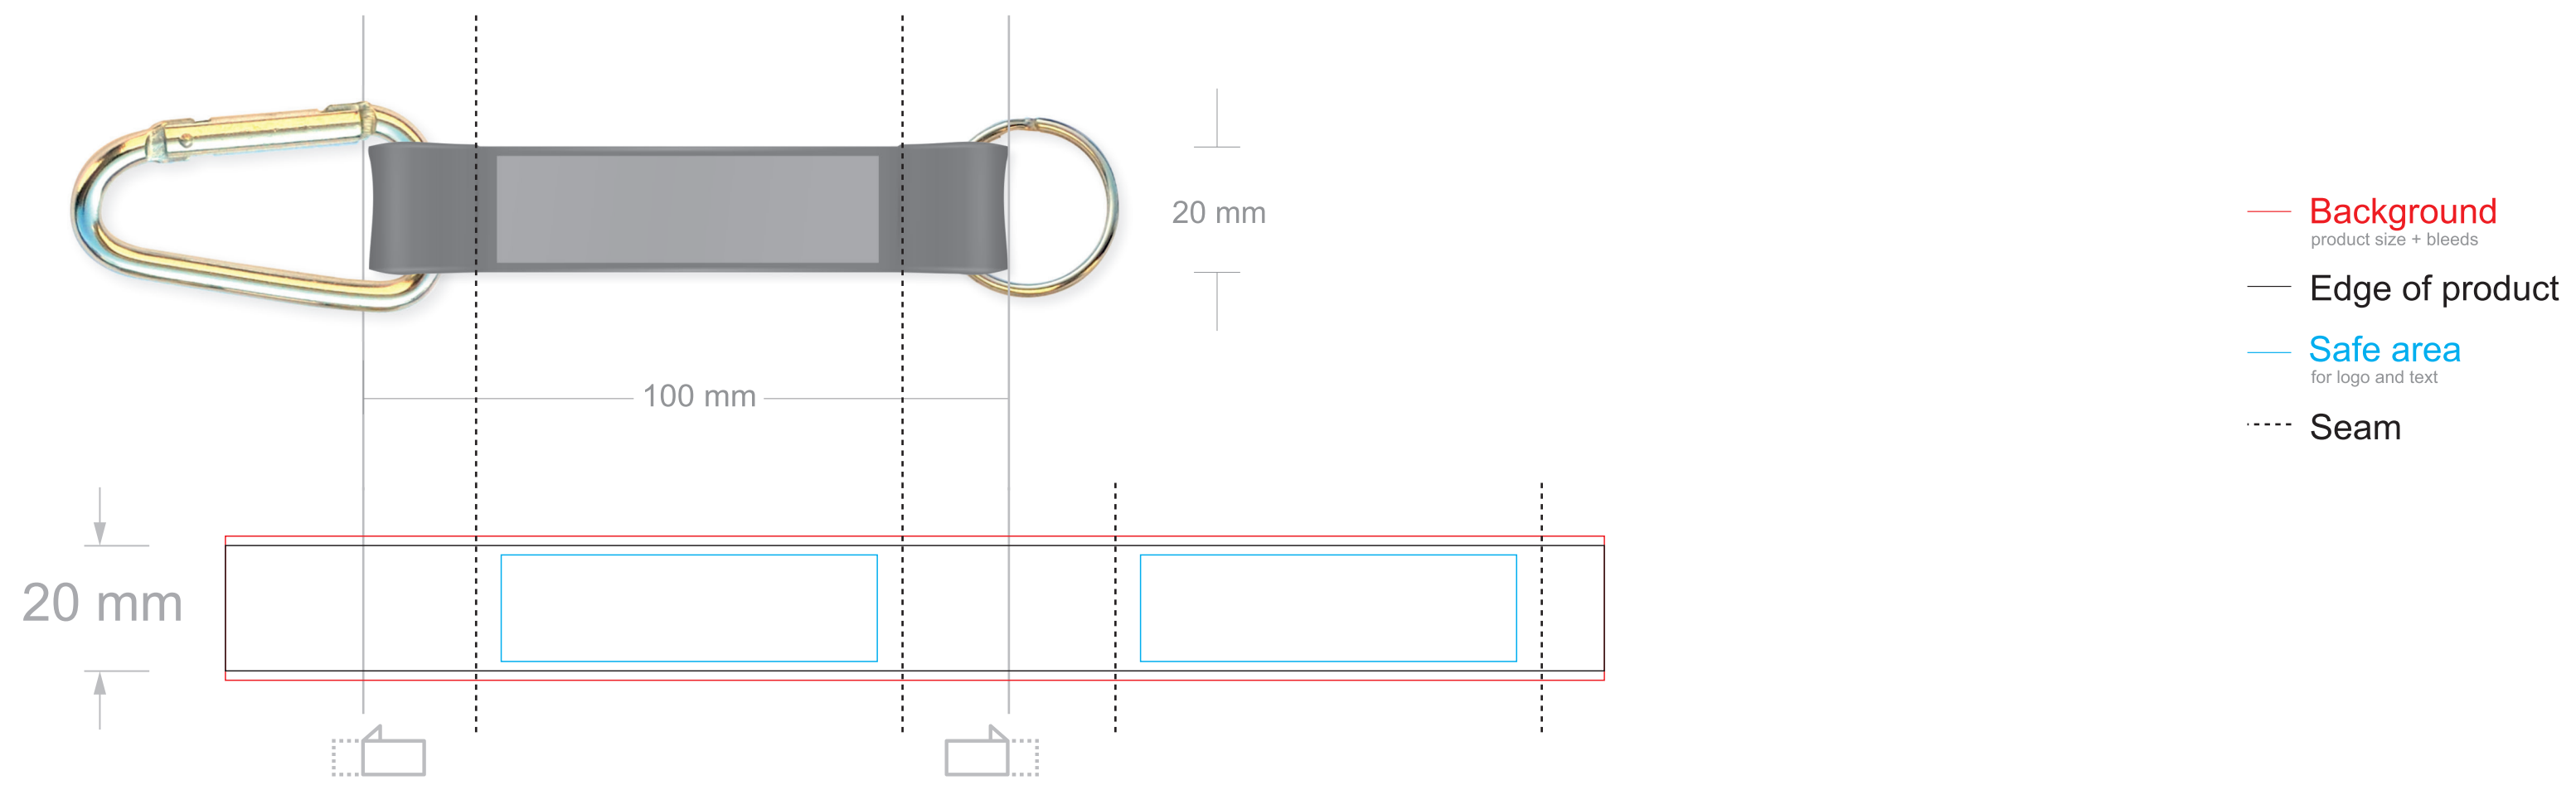

20 mm keychain double accessory

Choose the length of the finished keychain.