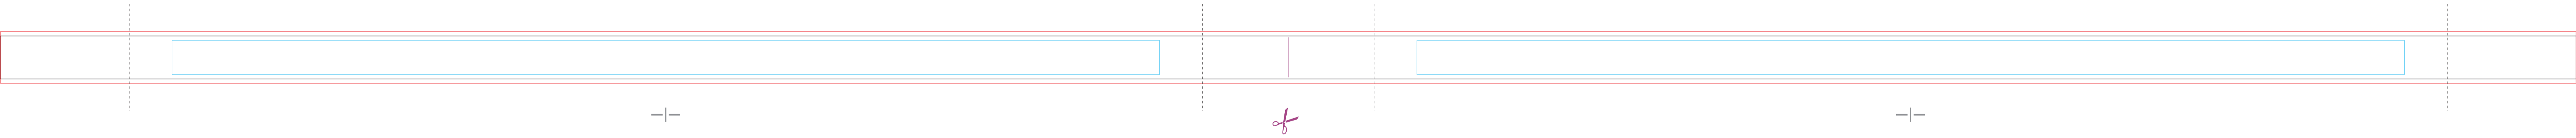

Lanyard 15 mm with 2 metal hook + safety buckle

Front side

Background
product size + bleeds

Safe area
for logo and texts

Edge of product
—

Seam

Back side option 1 - **irregular version**

Repeating sequence. **Any length**

Repeating sequence

Repeating sequence

Back side option 2 - **regular version**

Back side option 3 - one color version