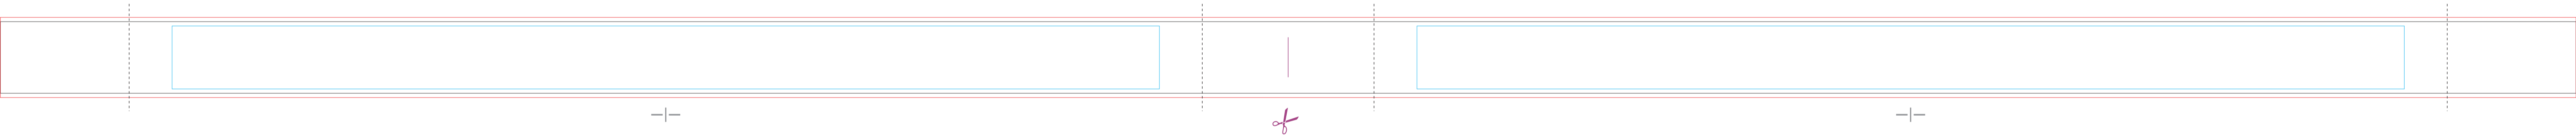

Lanyard 25 mm with 2 metal hook + safety buckle

Front side

Background
product size + bleeds

Safe area
for logo and texts

Edge of product
—

Seam

Back side option 1 - **irregular version**

Repeating sequence. **Any length**

Repeating sequence

Repeating sequence

Back side option 2 - **regular version**

Back side option 3 - one color version