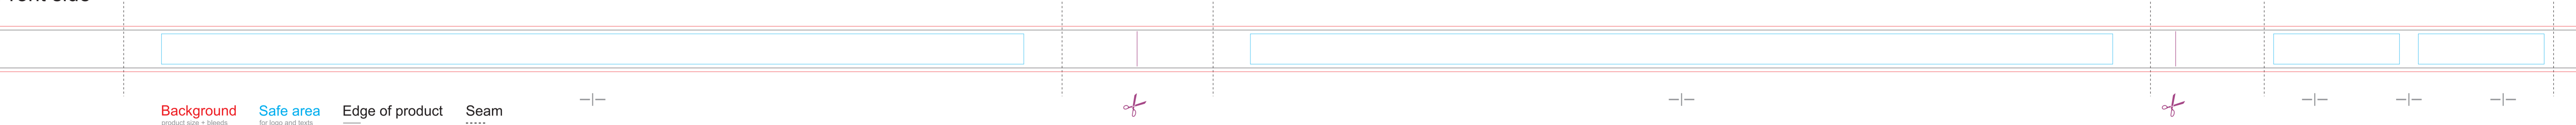

Lanyard 15 mm with metal hook + buckle + safety buckle

# Front side

**Background**  
product size + bleeds

**Safe area**  
for logo and texts

**Edge of product**  
—

**Seam**  
-----

Back side option 1 - irregular version

Repeating sequence. **Any length**

Repeating sequence

Repeating sequence

Back side option 2 - **regular version**

Back side option 3 - one color version