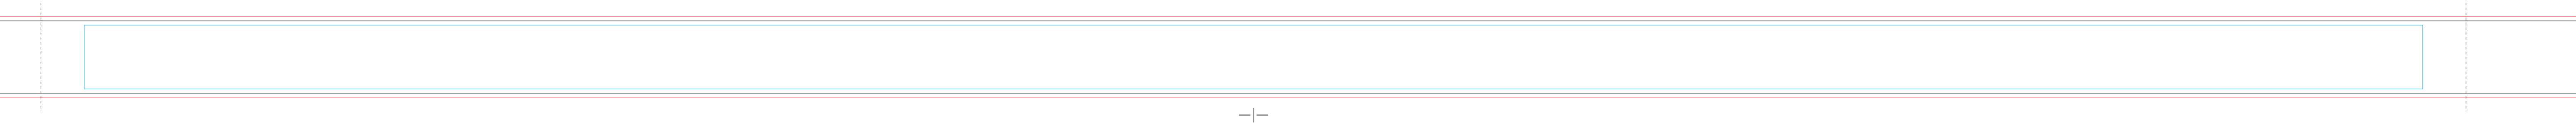

Lanyard 25 mm with metal hook

Front side

Background
product size + bleeds

Safe area
for logo and texts

Edge of product
—

Seam

Back side option 1 - **irregular version**

Repeating sequence. **Any length**

Repeating sequence

Repeating sequence

Back side option 1 - irregular version

Back side option 3 - one color version