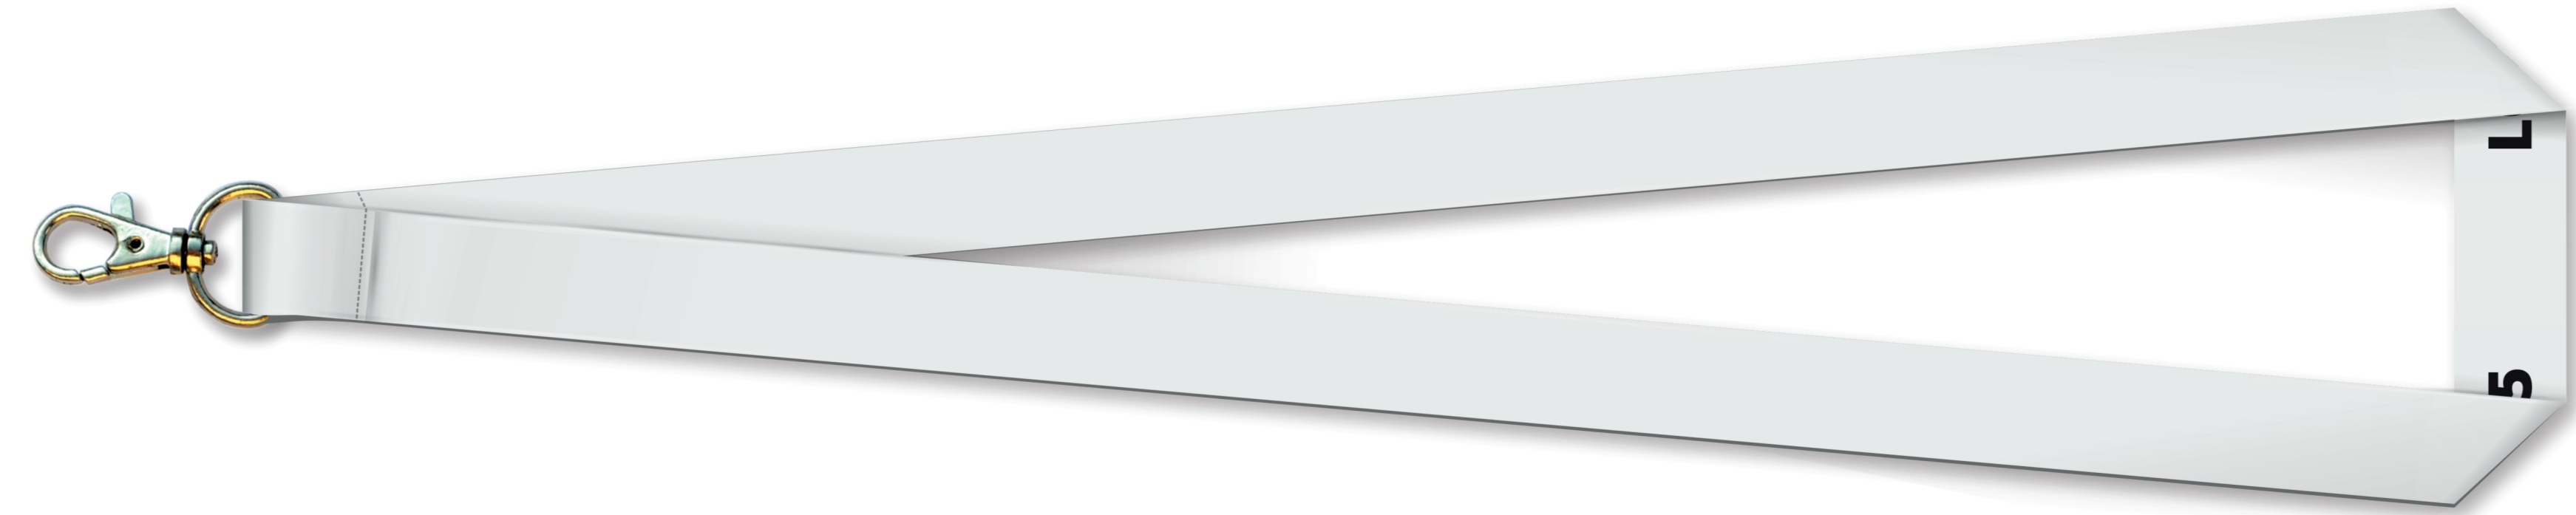

Lanyard 20 mm with metal hook

Front side

Background product size + bleeds
Safe area for logo and texts
Edge of product
Seam

Back side option 1 - irregular version

Back side option 2 - *regular version*

Back side option 3 - one color version